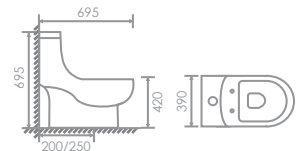

RADIUM

LC-SYW-OPS-07121-WW (S-200MM)
LC-SYW-OPS-07052-WW (S-250MM)
ONE PIECE WATER CLOSET
L695 x W390 x H695mm