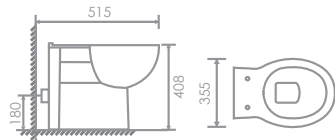

LUTIN-P

LC-SYW-CCS-10884-WW
BACK INLET PEDESTAL WC
COMPLETE SET
L515 x W355 x H408mm