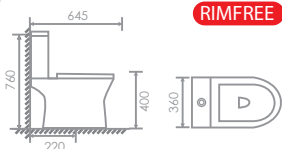

8" S-TRAP
WASHDOWN FLUSHING
220mm

MESEO

LC-SYW-CCS-11168-WW
CLOSE-COUPLED WATER CLOSET
L645 x W360 x H760mm

PROJECT INQUIRY:
7"/185mm

RIMFREE