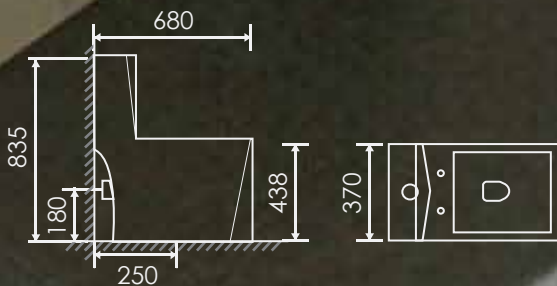

CT12668

LC-SYW-CT-12668-BM
CONCEALED CISTERN C/W
BUTTON PANEL & FRAME

MATRIX

LC-SYW-OPS-07691-WW (S-250MM)

LC-SYW-OPS-09344-WW (P-180MM)

ONE PIECE WATER CLOSET

L680 x W370 x H835mm

2014
WINNER