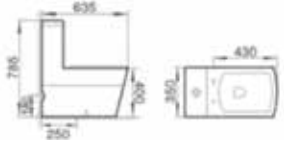

TITAN-P

LC-SYW-OPS-09569-WW
ONE PIECE WATER CLOSET
L635 x W350 x H785mm