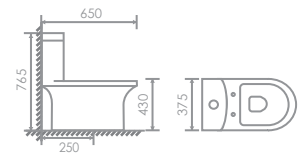

KLEOS

LC-SYW-OPS-07054-WW
ONE PIECE WATER CLOSET
L650 x W375 x H765mm

PROJECT INQUIRY:
S-Trap: 8"/200mm and 12"/300mm

ARIA

LC-SYW-OPS-07055-WW
ONE PIECE WATER CLOSET
L695 x W370 x H720mm

MATRIX

LC-SYW-OPS-07691-WW (S-250MM)
LC-SYW-OPS-09344-WW (P-180MM)
ONE PIECE WATER CLOSET
L680 x W370 x H835mm