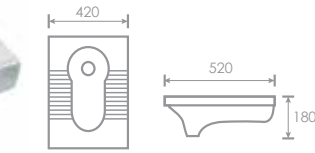

LC7022

LC-SYW-SQ-07727-WW
CERAMIC SQUAT PAN
L420 x W520 x H180mm

(90012)
GDP-SYW-SPP-09170
32mm Rubber Connector