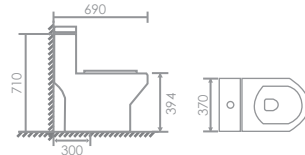

ZANDER

LC-SYW-OPS-10049-WW
ONE PIECE WATER CLOSET
L645 x W350 x H730mm

TITAN-P

LC-SYW-OPS-09569-WW
ONE PIECE WATER CLOSET
L635 x W350 x H785mm

GRAVER

LC-SYW-OPS-09722-WW
ONE PIECE WATER CLOSET
L700 x W460 x H690mm

ACME

LC-SYW-OPS-11956-WW(S-220mm)
LC-SYW-OPS-11960-WW(S-150mm)
ONE PIECE WATER CLOSET
L680 x W380 x H765mm

SENTO

LC-SYW-OPS-11760-WW
ONE PIECE WATER CLOSET
L690 x W370 x H710mm

DENZ

LC-SYW-OPS-11764-WW
ONE PIECE WATER CLOSET
L680 x W365 x H770mm