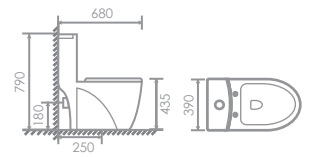

VIVO

LC-SYW-OPS-07494-WW (S-250MM)
LC-SYW-OPS-09819-WW (P-180MM)
ONE PIECE WATER CLOSET
L680 x W390 x H790mm

BACK INLET PEDESTAL WATER CLOSET