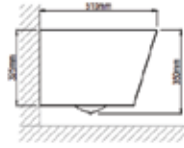

LC-SYW-CCS-12629-BK
WALL HUNG PAN RIMLESS
L510 x W360 x H350mm

NEW

7" P-TRAP
WASHDOWN
FLUSHING
150mm

TEMPO

LC-SYW-CCS-12721-BK
WALL HUNG PAN RIMLESS
L510 x W360 x H350mm

Technical Drawing Pending

More Features to increase your comfort
更多舒适辅助功能