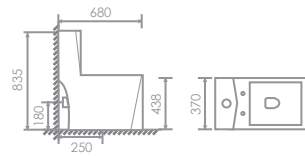

KLEOS

LC-SYW-OPS-07054-WW
ONE PIECE WATER CLOSET
L650 x W375 x H765mm

PROJECT INQUIRY:
S-Trap: 8"/200mm and 12"/300mm

ARIA

LC-SYW-OPS-07055-WW
ONE PIECE WATER CLOSET
L695 x W370 x H720mm

MATRIX

LC-SYW-OPS-07691-WW (S-250MM)
LC-SYW-OPS-09344-WW (P-180MM)
ONE PIECE WATER CLOSET
L680 x W370 x H835mm