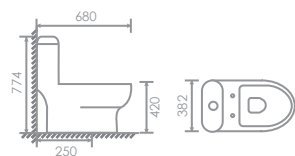

PAROS

LC-SYW-OPS-07062-WW
ONE PIECE WATER CLOSET
L680 x W382 x H774mm

PROJECT INQUIRY:
S-Trap: 8"/200mm and 12"/300mm