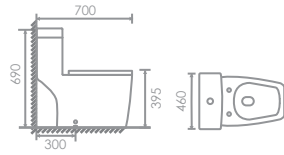

ZANDER

LC-SYW-OPS-10049-WW
ONE PIECE WATER CLOSET
L645 x W350 x H730mm

TITAN-P

LC-SYW-OPS-09569-WW
ONE PIECE WATER CLOSET
L635 x W350 x H785mm

GRAVER

LC-SYW-OPS-09722-WW
ONE PIECE WATER CLOSET
L700 x W460 x H690mm