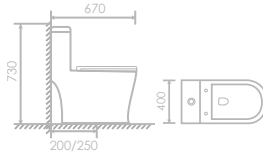

NEW

LUDO

LC-SYW-OPS-12621-BK (S-250MM)
LC-SYW-OPS-12605-WW (S-250MM)
LC-SYW-OPS-12606-WW (S-200MM)
ONE PIECE WATER CLOSET
L670 x W400 x H730mm

NEW

WILKO

LC-SYW-OPS-12611-WW (S-250MM)
ONE PIECE WATER CLOSET
L665 x W375 x H785mm