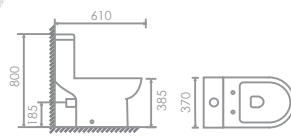

7" P-TRAP
WASHDOWN FLUSHING
185mm

LOVELL

LC-SYW-CCS-10053-WW
CLOSE-COUPLED WATER CLOSET
L610 x W370 x H800mm

PROJECT INQUIRY:
S Trap: 8"/200mm

7" P-TRAP
WASHDOWN FLUSHING
180mm

ASPIRE

LC-SYW-CCS-10878-WW
HANDICAP CLOSE-COUPLED
WATER CLOSET
L645 x W360 x H860mm