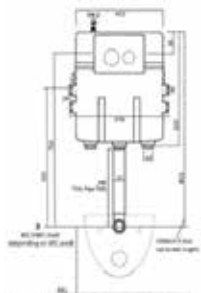

LUTIN-P

LC-SYW-CCS-10884-WW
BACK INLET PEDESTAL WC
COMPLETE SET
L515 x W355 x H408mm

GOBLIN

LC-SYW-CCS-10889-WW
BACK INLET PEDESTAL WC
COMPLETE SET
L530 x W375 x H398mm

WALL HUNG WATER CLOSET/URINAL

WY103

WS-SYW-CT-09166
CONCEALED CISTERN
C/W BUTTON PANEL