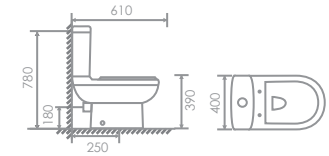

10" S-TRAP
WASHDOWN FLUSHING
250mm

7" P-TRAP
WASHDOWN FLUSHING
180mm

AVEN

LC-SYW-CCS-10236-WW (S-250mm)
LC-SYW-CCS-10241-WW (P-180mm)
CLOSE-COUPLED WATER CLOSET
L610 x W400 x H780mm