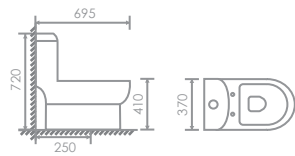

KLEOS

LC-SYW-OPS-07054-WW
ONE PIECE WATER CLOSET
L650 x W375 x H765mm

PROJECT INQUIRY:
S-Trap: 8"/200mm and 12"/300mm

ARIA

LC-SYW-OPS-07055-WW
ONE PIECE WATER CLOSET
L695 x W370 x H720mm

MATRIX

LC-SYW-OPS-07691-WW (S-250MM)
LC-SYW-OPS-09344-WW (P-180MM)
ONE PIECE WATER CLOSET
L680 x W370 x H835mm