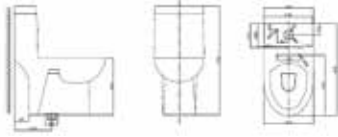

ZANDER

LC-SYW-OPS-10049-WW
ONE PIECE WATER CLOSET
L645 x W350 x H730mm