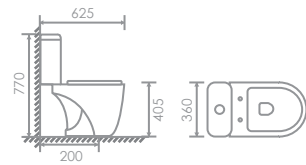

8" S-TRAP
WASHDOWN FLUSHING
200mm

MILY

LC-SYW-CCS-07495-WW
CLOSE-COUPLED WATER CLOSET
L625 x W360 x H770mm