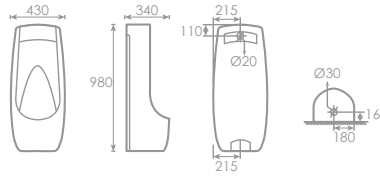

8" S-TRAP
WASHDOWN FLUSHING
220mm

MESEO

LC-SYW-CCS-11168-WW
CLOSE-COUPLED WATER CLOSET
L645 x W360 x H760mm

PROJECT INQUIRY:
7"/185mm

RIMFREE

7" P-TRAP
WASHDOWN FLUSHING
185mm

LOVELL

LC-SYW-CCS-10053-WW
CLOSE-COUPLED WATER CLOSET
L610 x W370 x H800mm

PROJECT INQUIRY:
S Trap: 8"/200mm

7" P-TRAP
WASHDOWN FLUSHING
180mm

ASPIRE

LC-SYW-CCS-10878-WW
HANDICAP CLOSE-COUPLED
WATER CLOSET
L645 x W360 x H860mm

U06A

LC-SYW-UR-11255-WW

FREE STANDING URINAL
L430 x W340 x H980mm
Floor Mounting Outlet Wall Flushing

CERAMIC SQUAT PAN & ACCESSORIES

LC7022

LC-SYW-SQ-07727-WW
CERAMIC SQUAT PAN
L420 x W520 x H180mm

(90012)
GDP-SYW-SPP-09170
32mm Rubber Connector

OT-SYW-CT-03534-WW /
H/L CT-WW

High Level Plastic Cistern (Lever)