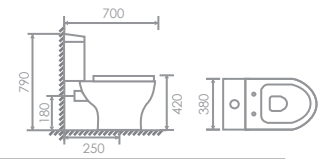

10" S-TRAP
WASHDOWN FLUSHING
250mm

7" P-TRAP
WASHDOWN FLUSHING
180mm

LUMIO

LC-SYW-CCS-07331-WW (S-250mm)
LC-SYW-CCS-09337-WW (P-180mm)
CLOSE-COUPLED WATER CLOSET
L700 x W380 x H790mm