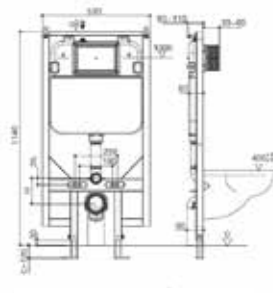

CT12668

LC-SYW-CT-12668-BM
CONCEALED CISTERN C/W
BUTTON PANEL & FRAME