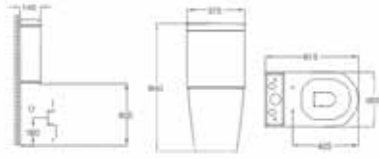

7" P-TRAP
WASHDOWN FLUSHING
180mm

MATO

LC-SYW-CCS-12624-BK (P-180mm)
CLOSE-COUPLED WATER CLOSET
L615 x W375 x H840mm