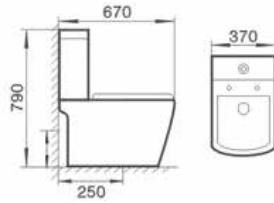

10" S-TRAP
WASHDOWN FLUSHING
250mm

GREGG

LC-SYW-CCS-12660-WW
CLOSE-COUPLED WATER CLOSET
L670 x W370 x H790mm