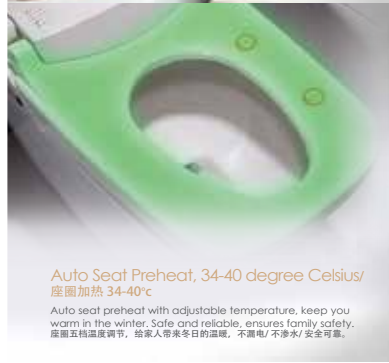

Auto Seat Preheat, 34-40 degree Celsius/ 座圈加热 34-40°C