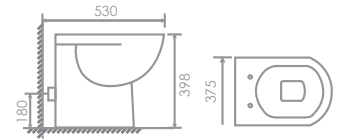

GOBLIN

LC-SYW-CCS-10889-WW
BACK INLET PEDESTAL WC
COMPLETE SET
L530 x W375 x H398mm

WALL HUNG WATER CLOSET/URINAL