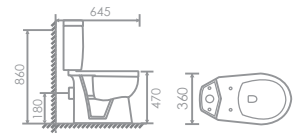

NEW

7" P-TRAP
WASHDOWN FLUSHING
180mm

MATO

LC-SYW-CCS-12624-BK (P-180mm)
CLOSE-COUPLED WATER CLOSET
L615 x W375 x H840mm

NEW

10" S-TRAP
WASHDOWN FLUSHING
250mm

CARTA

LC-SYW-CCS-12581-WW (S-250mm)
CLOSE-COUPLED WATER CLOSET
L665 x W345 x H770mm

NEW

10" S-TRAP
WASHDOWN FLUSHING
250mm

GREGG

LC-SYW-CCS-12660-WW
CLOSE-COUPLED WATER CLOSET
L670 x W370 x H790mm

10" S-TRAP
WASHDOWN FLUSHING
250mm

7" P-TRAP
WASHDOWN FLUSHING
180mm

LUMIO

LC-SYW-CCS-07331-WW (S-250mm)
LC-SYW-CCS-09337-WW (P-180mm)
CLOSE-COUPLED WATER CLOSET
L700 x W380 x H790mm

8" S-TRAP
WASHDOWN FLUSHING
200mm

MILY

LC-SYW-CCS-07495-WW
CLOSE-COUPLED WATER CLOSET
L625 x W360 x H770mm

10" S-TRAP
WASHDOWN FLUSHING
250mm

7" P-TRAP
WASHDOWN FLUSHING
180mm

AVEN

LC-SYW-CCS-10236-WW (S-250mm)
LC-SYW-CCS-10241-WW (P-180mm)
CLOSE-COUPLED WATER CLOSET
L610 x W400 x H780mm

7" P-TRAP
WASHDOWN FLUSHING
180mm

9" S-TRAP
WASHDOWN FLUSHING
240mm

SIMPLY

LC-SYW-CCS-07934-WW (S-240mm)
LC-SYW-CCS-09343-WW (P-180mm)
CLOSE-COUPLED WATER CLOSET
L660 x W360 x H760mm

10" S-TRAP
WASHDOWN FLUSHING
250mm

12" S-TRAP
WASHDOWN FLUSHING
300mm

7" P-TRAP
WASHDOWN FLUSHING
180mm

XELYNE

LC-SYW-CCS-11163-WW (S-250mm)
LC-SYW-CCS-11307-WW (S-300mm)
LC-SYW-CCS-11309-WW (P-180mm)
CLOSE-COUPLED WATER CLOSET
L665 x W357 x H725mm

8" S-TRAP
WASHDOWN FLUSHING
220mm

MESEO

LC-SYW-CCS-11168-WW
CLOSE-COUPLED WATER CLOSET
L645 x W360 x H760mm

PROJECT INQUIRY:
7"/185mm

RIMFREE

7" P-TRAP
WASHDOWN FLUSHING
185mm

LOVELL

LC-SYW-CCS-10053-WW
CLOSE-COUPLED WATER CLOSET
L610 x W370 x H800mm

PROJECT INQUIRY:
S Trap: 8"/200mm

7" P-TRAP
WASHDOWN FLUSHING
180mm

ASPIRE

LC-SYW-CCS-10878-WW
HANDICAP CLOSE-COUPLED
WATER CLOSET
L645 x W360 x H860mm