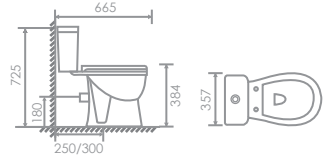

NEW

7" P-TRAP
WASHDOWN FLUSHING
180mm

MATO

LC-SYW-CCS-12624-BK (P-180mm)
CLOSE-COUPLED WATER CLOSET
L615 x W375 x H840mm

NEW

10" S-TRAP
WASHDOWN FLUSHING
250mm

CARTA

LC-SYW-CCS-12581-WW (S-250mm)
CLOSE-COUPLED WATER CLOSET
L665 x W345 x H770mm

NEW

10" S-TRAP
WASHDOWN FLUSHING
250mm

GREGG

LC-SYW-CCS-12660-WW
CLOSE-COUPLED WATER CLOSET
L670 x W370 x H790mm

10" S-TRAP
WASHDOWN FLUSHING
250mm

7" P-TRAP
WASHDOWN FLUSHING
180mm

LUMIO

LC-SYW-CCS-07331-WW (S-250mm)
LC-SYW-CCS-09337-WW (P-180mm)
CLOSE-COUPLED WATER CLOSET
L700 x W380 x H790mm

8" S-TRAP
WASHDOWN FLUSHING
200mm

MILY

LC-SYW-CCS-07495-WW
CLOSE-COUPLED WATER CLOSET
L625 x W360 x H770mm

10" S-TRAP
WASHDOWN FLUSHING
250mm

7" P-TRAP
WASHDOWN FLUSHING
180mm

AVEN

LC-SYW-CCS-10236-WW (S-250mm)
LC-SYW-CCS-10241-WW (P-180mm)
CLOSE-COUPLED WATER CLOSET
L610 x W400 x H780mm

7" P-TRAP
WASHDOWN FLUSHING
180mm

9" S-TRAP
WASHDOWN FLUSHING
240mm

SIMPLY

LC-SYW-CCS-07934-WW (S-240mm)
LC-SYW-CCS-09343-WW (P-180mm)
CLOSE-COUPLED WATER CLOSET
L660 x W360 x H760mm

10" S-TRAP
WASHDOWN FLUSHING
250mm

12" S-TRAP
WASHDOWN FLUSHING
300mm

7" P-TRAP
WASHDOWN FLUSHING
180mm

XELYNE

LC-SYW-CCS-11163-WW (S-250mm)
LC-SYW-CCS-11307-WW (S-300mm)
LC-SYW-CCS-11309-WW (P-180mm)
CLOSE-COUPLED WATER CLOSET
L665 x W357 x H725mm

8" S-TRAP
WASHDOWN FLUSHING
220mm

MESEO

LC-SYW-CCS-11168-WW
CLOSE-COUPLED WATER CLOSET
L645 x W360 x H760mm

PROJECT INQUIRY:
7"/185mm

RIMFREE

7" P-TRAP
WASHDOWN FLUSHING
185mm

LOVELL

LC-SYW-CCS-10053-WW
CLOSE-COUPLED WATER CLOSET
L610 x W370 x H800mm

PROJECT INQUIRY:
S Trap: 8"/200mm

7" P-TRAP
WASHDOWN FLUSHING
180mm

ASPIRE

LC-SYW-CCS-10878-WW
HANDICAP CLOSE-COUPLED
WATER CLOSET
L645 x W360 x H860mm