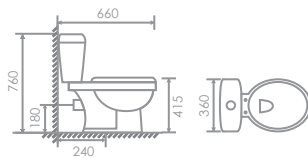

7" P-TRAP
WASHDOWN FLUSHING
180mm

9" S-TRAP
WASHDOWN FLUSHING
240mm

SIMPLY

LC-SYW-CCS-07934-WW (S-240mm)
LC-SYW-CCS-09343-WW (P-180mm)
CLOSE-COUPLED WATER CLOSET
L660 x W360 x H760mm

10" S-TRAP
WASHDOWN FLUSHING
250mm

12" S-TRAP
WASHDOWN FLUSHING
300mm

7" P-TRAP
WASHDOWN FLUSHING
180mm

XELYNE

LC-SYW-CCS-11163-WW (S-250mm)
LC-SYW-CCS-11307-WW (S-300mm)
LC-SYW-CCS-11309-WW (P-180mm)
CLOSE-COUPLED WATER CLOSET
L665 x W357 x H725mm