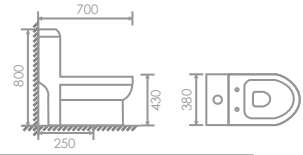

ONE PIECE WATER CLOSET

ZEN

LC-SYW-OPS-07690-WW (S-250MM)
LC-SYW-OPS-09690-WW (S-300MM)
ONE PIECE WATER CLOSET
L700 x W380 x H800mm

ZEN BLACK

ZEN-BK / LC-SYW-OPS-09692-BK
ONE PIECE WATER CLOSET
L700 x W380 x H800mm