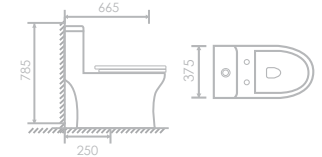

NEW

LUDO

LC-SYW-OPS-12621-BK (S-250MM)
LC-SYW-OPS-12605-WW (S-250MM)
LC-SYW-OPS-12606-WW (S-200MM)
ONE PIECE WATER CLOSET
L670 x W400 x H730mm

NEW

WILKO

LC-SYW-OPS-12611-WW (S-250MM)
ONE PIECE WATER CLOSET
L665 x W375 x H785mm