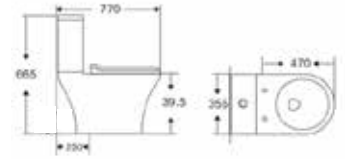

10" S-TRAP
WASHDOWN FLUSHING
250mm

CARTA

LC-SYW-CCS-12581-WW (S-250mm)
CLOSE-COUPLED WATER CLOSET
L665 x W345 x H770mm